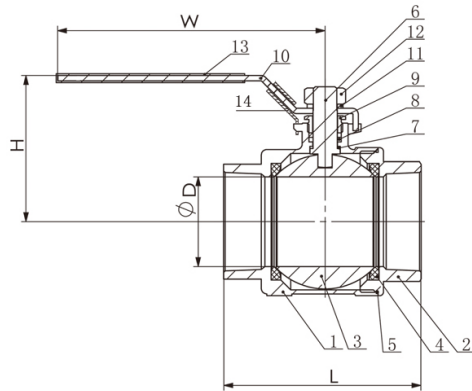

hellebeuk

Technisch Handelsbureau

Kogelkraan 2 delig met volle doorlaat

	D	L	H	W
2-delige kogelkraan FB LD dr/dr 1/4"	11,6	49,0	51,0	95,0
2-delige kogelkraan FB LD dr/dr 3/8"	12,7	49,0	51,0	95,0
2-delige kogelkraan FB LD dr/dr 1/2"	15,0	57,0	48,5	95,0
2-delige kogelkraan FB LD dr/dr 3/4"	20,0	65,0	54,5	108,0
2-delige kogelkraan FB LD dr/dr 1"	25,0	77,0	58,0	108,0
2-delige kogelkraan FB LD dr/dr 1.1/4"	32,0	90,0	70,5	130,0
2-delige kogelkraan FB LD dr/dr 1.1/2"	38,0	98,0	76,0	130,0
2-delige kogelkraan FB LD dr/dr 2"	50,0	121,0	83,5	150,0
2-delige kogelkraan FB LD dr/dr 2.1/2"	65,0	145,0	125,0	200,0
2-delige kogelkraan FB LD dr/dr 3"	80,0	166,0	136,0	200,0
2-delige kogelkraan FB LD dr/dr 4"	100,0	198,0	165,0	270,0

ITEM	PARTS	MATERIALS	Q'TY
1	BODY	ASTM-A351-CF8M	1
2	CAP	ASTM-A351-CF8M	1
3	BALL	ASTM-A351-CF8M	1
4	BALLSEAT	PTFE	2
5	JOINT GASKET	PTFE	1
6	STEM	AISI316	1
7	THRUST WASHER	PTFE	1
8	STEM PACKING	PTFE	2
9	GLAND NUT	AISI304	1
10	HANDLE	AISI304	1
11	STEM WASHER	AISI304	1
12	STEM NUT	AISI304	1
13	PLASTIC COVER	PLASTIC	1
14	LOCK DEVICE	AIS304	1